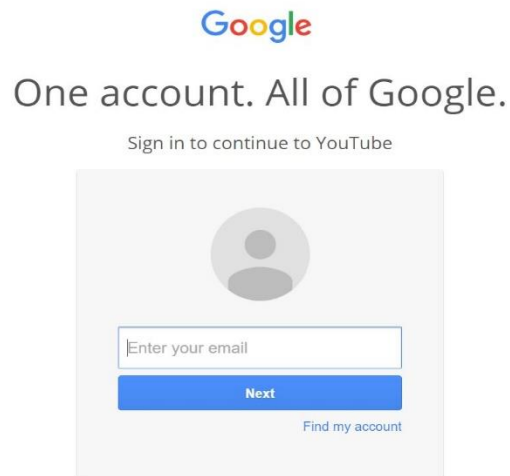

Substitute Login for Youtube

Go to <http://www.youtube.com>

In the upper right hand corner of the page, you will see an option to login to Youtube with a District account.

You will be directed to a Sign-in page that will ask for a District email account. Use the email address below.