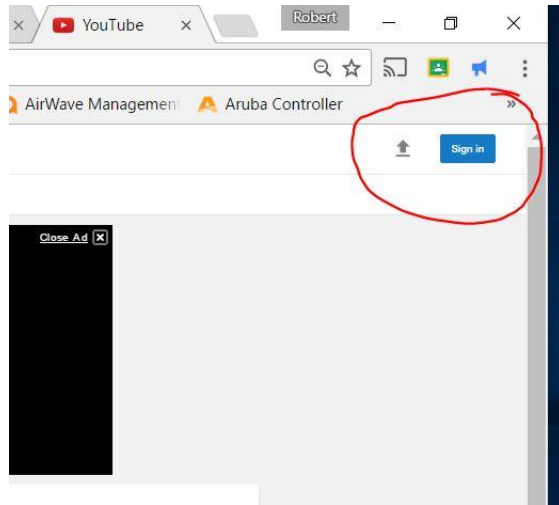

Substitute Login for Youtube

Go to <http://www.youtube.com>

In the upper right hand corner of the page, you will see an option to login to Youtube with a District account.

You will be directed to a Sign-in page that will ask for a District email account. Use the email address below.