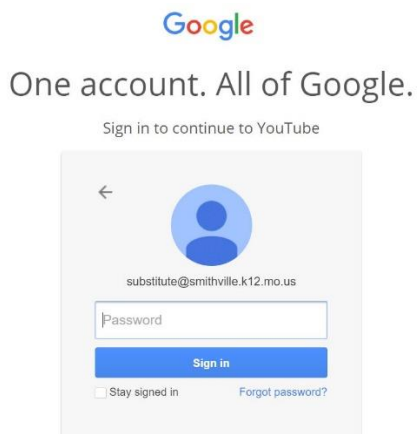

You will be directed to a Sign-in page that will ask for a District email account. Use the email address below.

Email Address: substitute@smithville.k12.mo.us

Once you enter the email address click **Next**.

You will now be asked to enter the password.